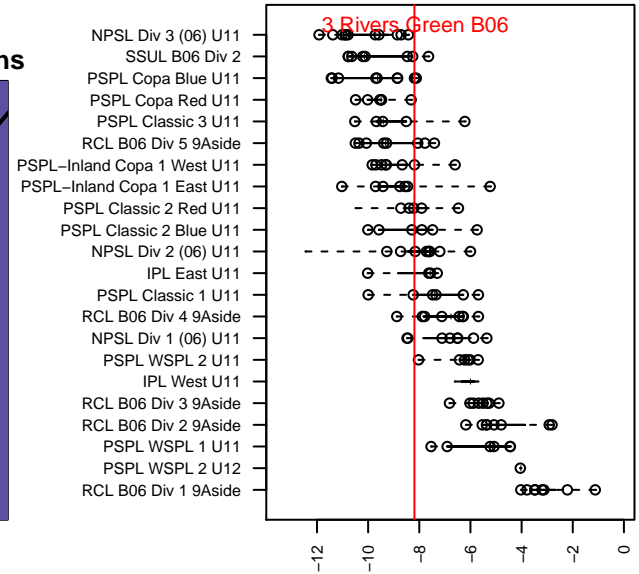

2016 PSPL-Inland Copa 1 West U11

2016 Spr PSPL-Inland Copa 1 U11

2016 Spr PSPL-Inland Copa Classic U11

**attack and defense variance (black dot)  
relative to other teams  
and top 10 in region**

**attack and defense rating  
relative to others at age  
and all opponents in last 13 months**