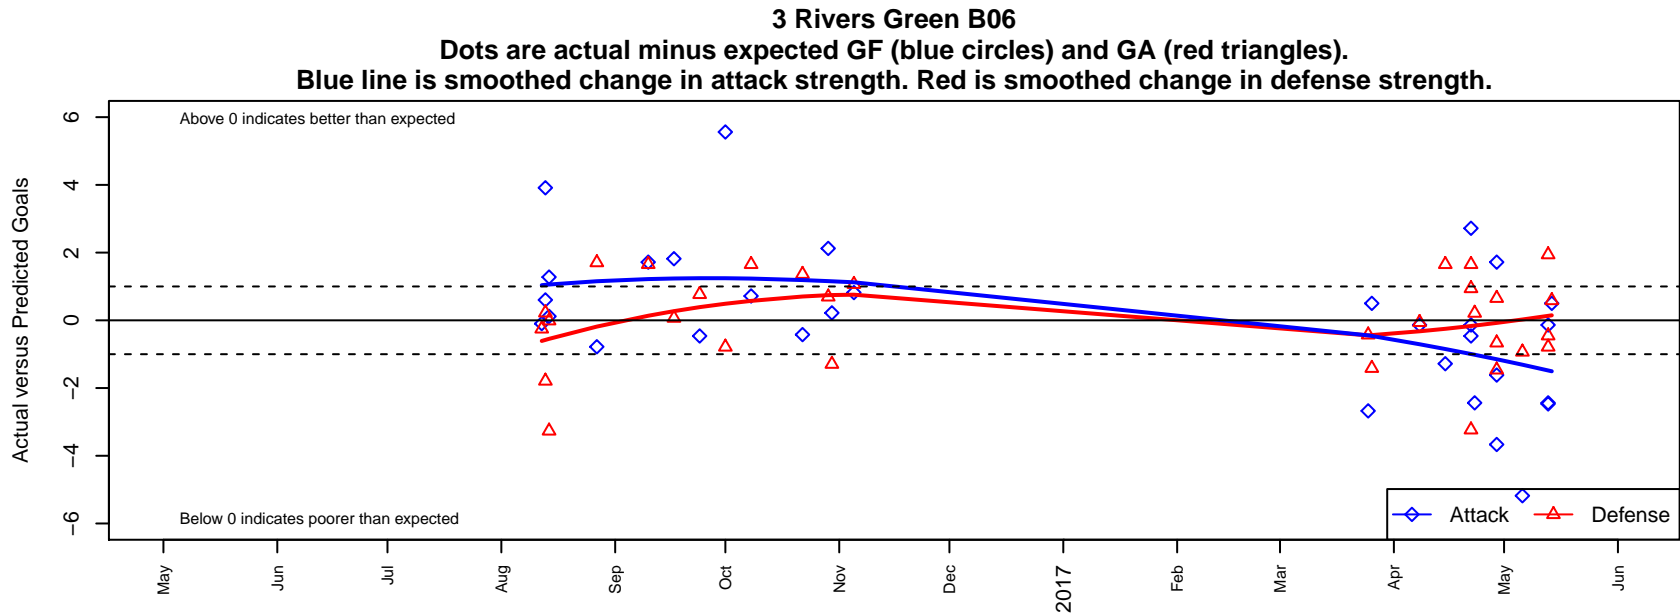

**attack and defense variance (black dot)
relative to other teams
and top 10 in region**

**attack and defense rating
relative to others at age
and all opponents in last 13 months**

3 Rivers Green B06

3 Rivers SC

Pasco, WA

B06 total strength=472

attack=0.44 defense=0.23

fall league = PSPL-Inland Copa 1 West U11

spr league = Spr PSPL-Inland Copa Classic U

notes= Davidson 2016

alt names used:

DAVIDSON2006 3 RIVERS B06 GREEN U-1

Three Rivers Soccer Club 3rsc B06 pspl Green

Three Rivers Soccer Club 3rsc B06 pspl Green

Three Rivers Soccer Club 3rsc B06 pspl white

Venues played:

2016 Les Schwab NW Cup U11 U11

2016 PSPL-Inland Copa 1 West U11

2016 Spr PSPL-Inland Copa 1 U11

2016 Spr PSPL-Inland Copa Classic U11